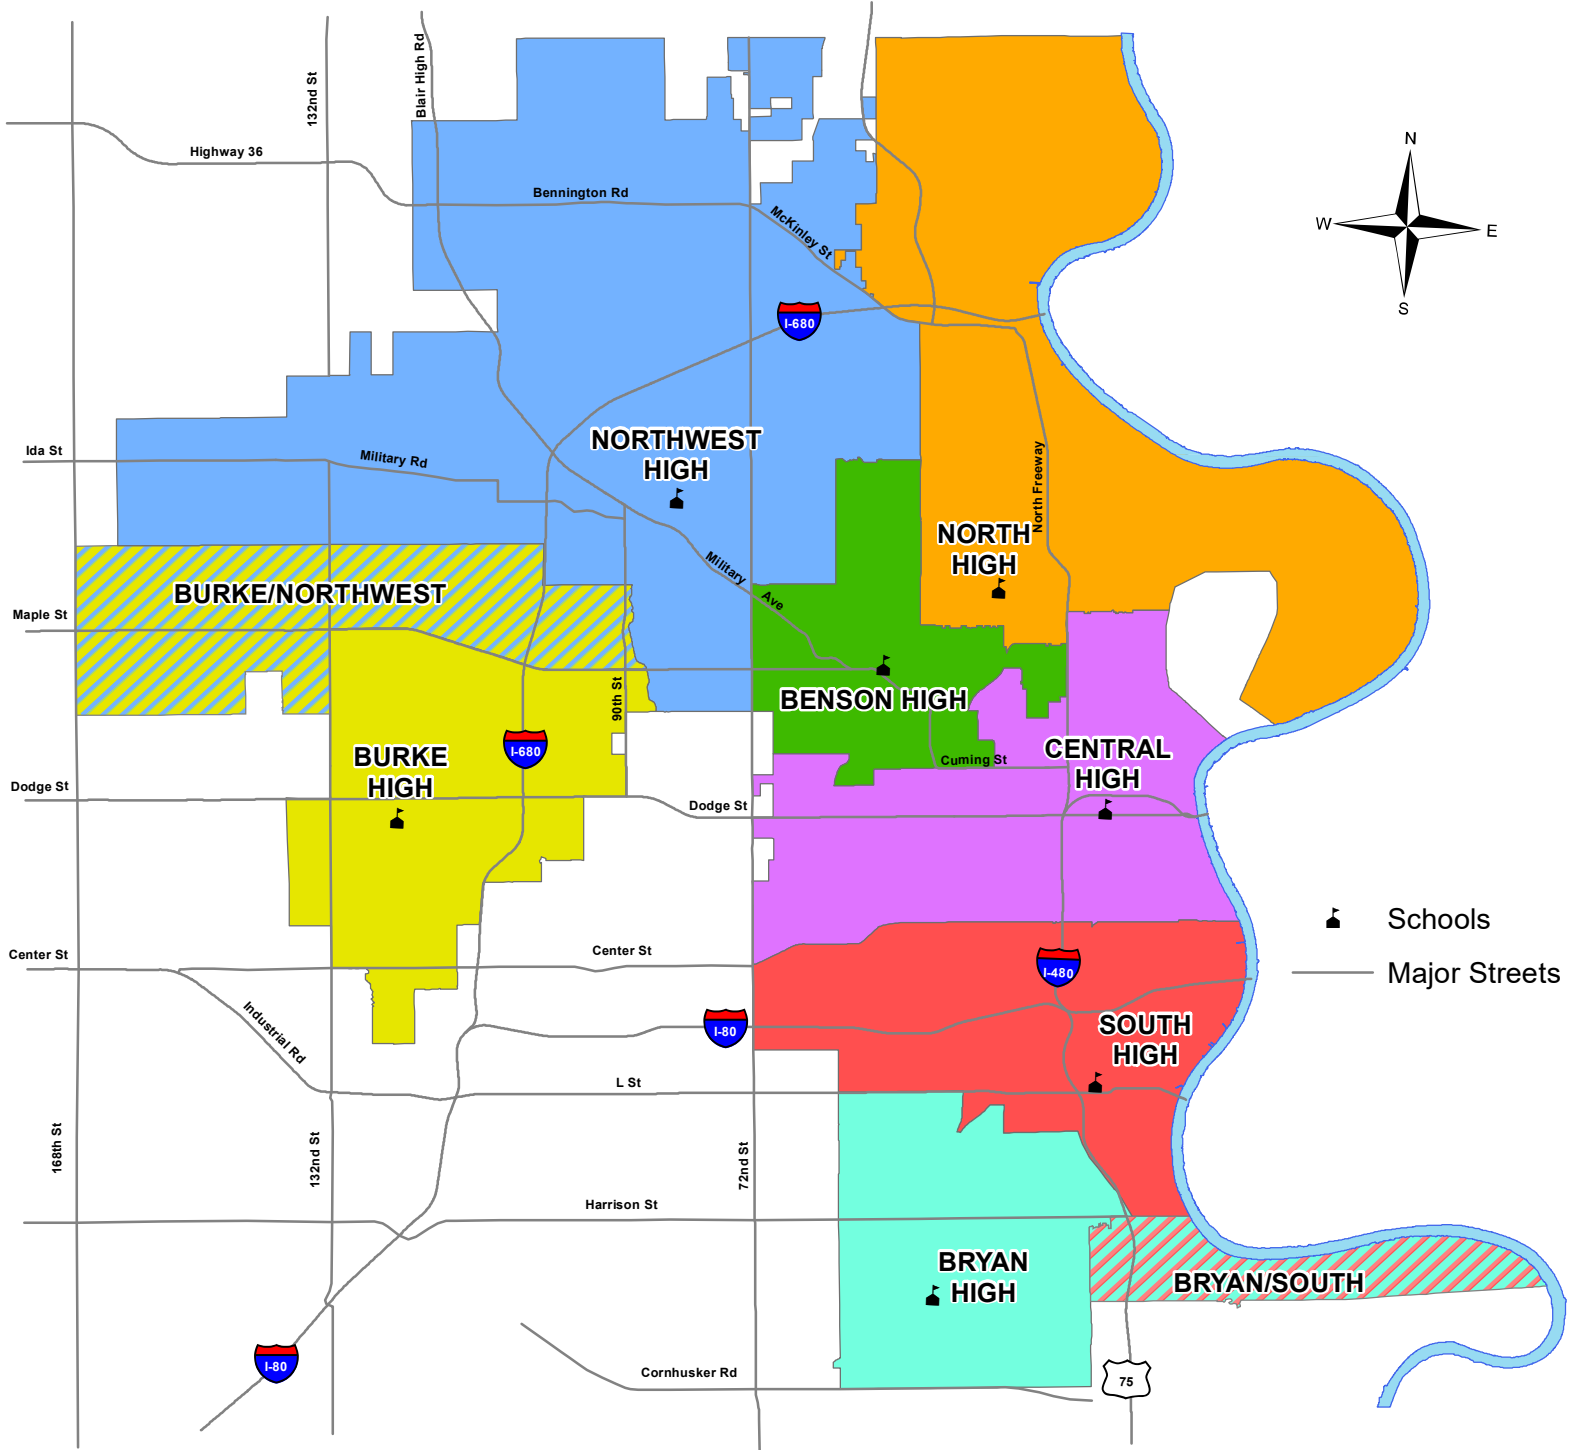

Omaha Public Schools

High School Attendance Areas 2021-2022

Created by OPS Division of Research 2021
Disclaimer: School placement confirmation
can only be officially confirmed through the
Student Placement Office at 531-299-0302.