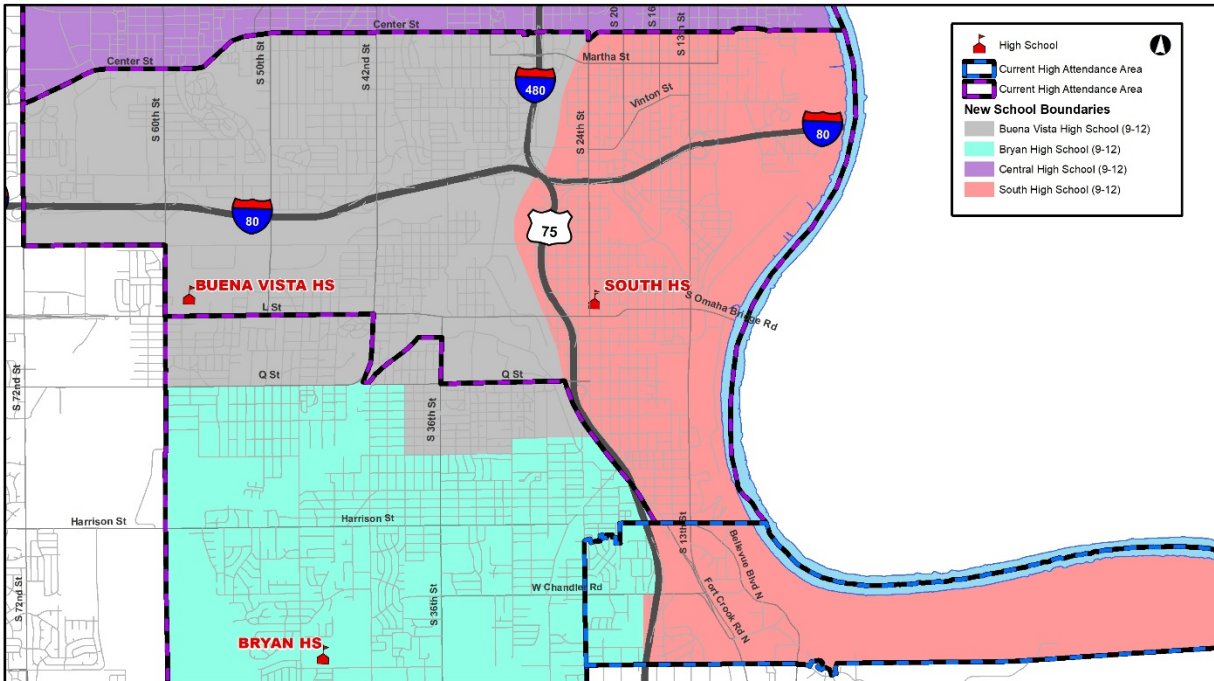

## Bond Phase 2 Construction and Boundaries Update South High School

### Boundary Changes:

- As the new Westview High (156th & Ida) and Buena Vista High (60th & L) open, scheduled for fall 2022, boundary changes for all district high schools will go into effect.
  - The western portion of South and Bryan High's shared attendance boundary will transition to Bryan High.
  - South High's western boundary will become part of the Buena Vista High boundaries.

### Grade Level Configuration:

- Buena Vista High will open with 9th and 10th grade only, adding 11th grade in 2023 and 12th grade in 2024.
- Students residing in the Buena Vista High attendance area and attending their current home high school of South High in the 2021-22 school year for 9th grade, will be required to transition to Buena Vista High at the start of the 2022-23 school year for 10th grade.