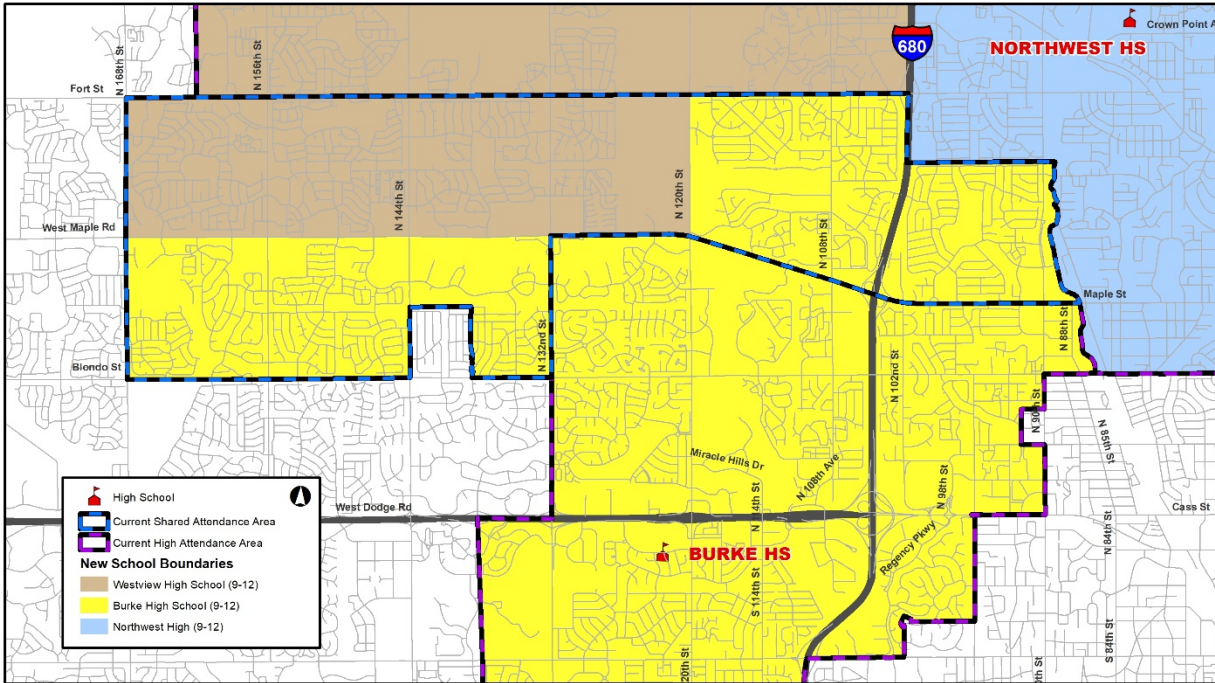

Bond Phase 2 Construction and Boundaries Update Burke High School

Boundary Changes:

- As the new Westview High (156th & Ida) and Buena Vista High (60th & L) open, scheduled for fall 2022, boundary changes for all district high schools will go into effect.
 - The northwestern portion of Burke and Northwest High's shared attendance boundary will become part of the Westview High boundaries.

Grade Level Configuration:

- Westview High will open with 9th and 10th grade only, adding 11th grade in 2023 and 12th grade in 2024.
- Students residing in the Westview High attendance area and attending their current home high school of Burke High in the 2021-22 school year for 9th grade, will be required to transition to Westview High at the start of the 2022-23 school year for 10th grade.