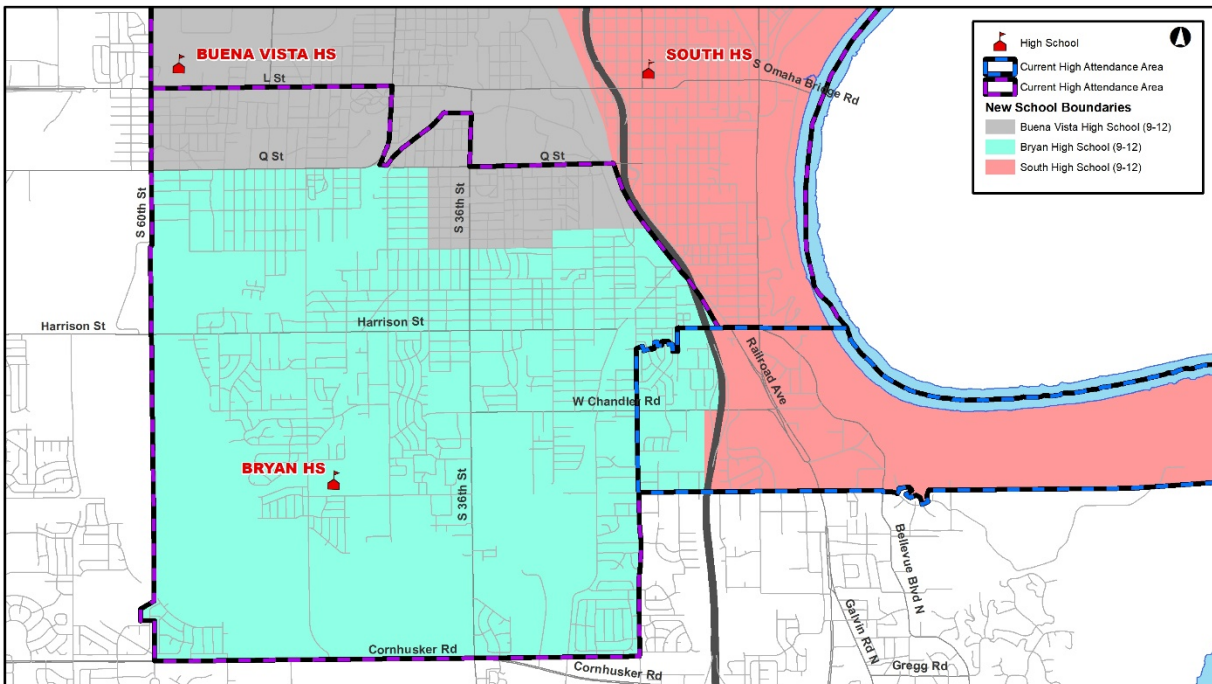

Bond Phase 2 Construction and Boundaries Update Bryan High School

Boundary Changes:

- As the new Westview High (156th & Ida) and Buena Vista High (60th & L) open, scheduled for fall 2022, boundary changes for all district high schools will go into effect.
 - Bryan High’s northern boundary will become part of the Buena Vista High boundaries.
 - A portion of South and Bryan High’s shared attendance boundary will transition to Bryan High.

Grade Level Configuration:

- Buena Vista High will open with 9th and 10th grade only, adding 11th grade in 2023 and 12th grade in 2024.
- Students residing in the Buena Vista High attendance area and attending their current home high school of Bryan High in the 2021-22 school year for 9th grade will be required to transition to Buena Vista High at the start of the 2022-23 school year for 10th grade.