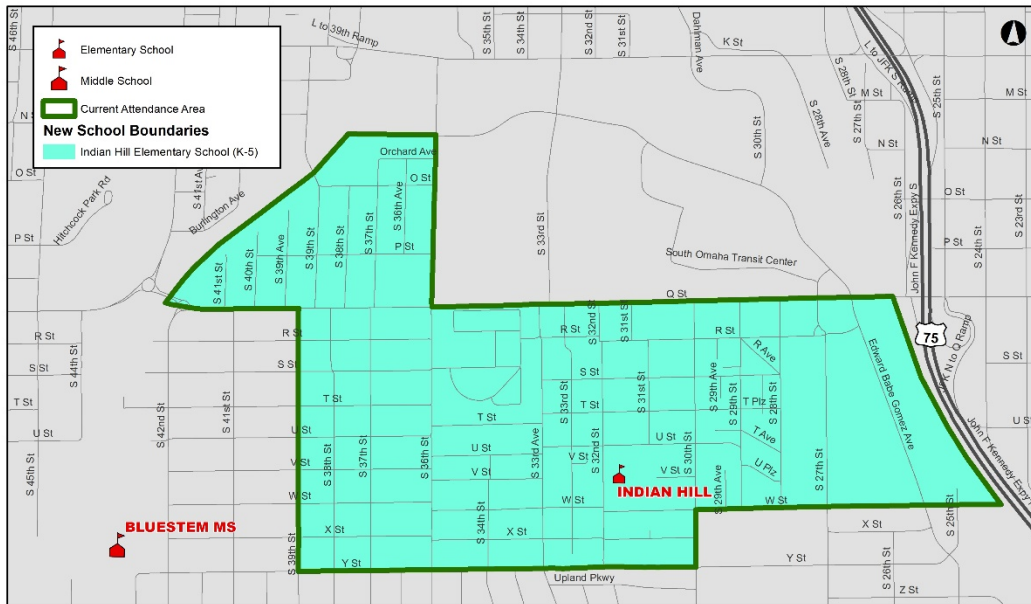

# Bond Phase 2 Construction and Boundaries Update Indian Hill Elementary School

## Boundary Changes:

- Indian Hill Elementary has no boundary changes at the elementary level.
- As the new Bluestem Middle (42nd & Y) opens, scheduled for fall 2023, Indian Hill Elementary will be assigned to the new Bluestem Middle.