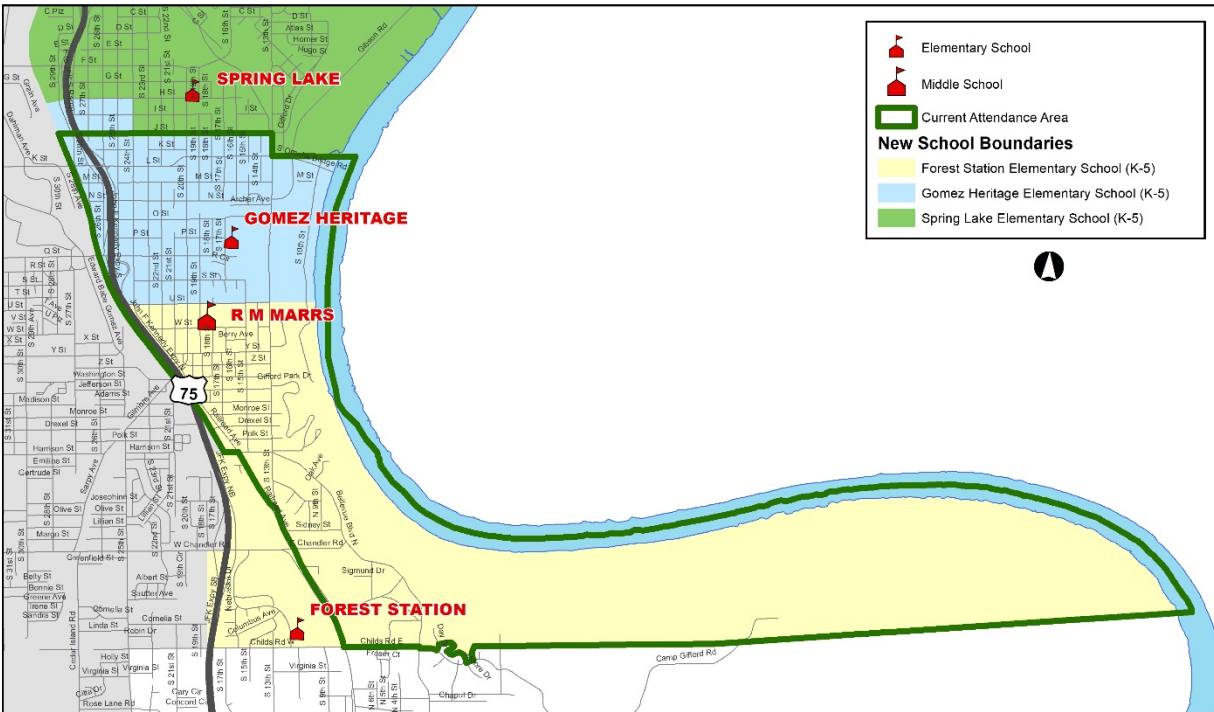

# Bond Phase 2 Construction and Boundaries Update Gomez Heritage Elementary

## Boundary Changes:

- As the new Forest Station Elementary (Fort Crook) opens, scheduled for fall 2022, boundary changes surrounding the school will go into effect.
  - A portion of Gomez Heritage Elementary’s southern boundary will become part of the Forest Station Elementary boundaries.
  - A portion of Spring Lake Elementary’s southwestern boundary will transition to Gomez Heritage Elementary.
- Gomez Heritage Elementary will continue to be assigned to R.M. Marrs Middle.

## Grade Level Configuration:

- Starting in the 2022-23 school year, Gomez Heritage Elementary will become a PK-5 school.
- R.M. Marrs Middle will become a 6-8 school.

Omaha Public Schools is committed to regular, ongoing communication with impacted families throughout Bond Phase 2. For more information, please visit [www.ops.org/SAP](http://www.ops.org/SAP) or contact the Gomez Heritage Elementary office at (531) 299-1520.