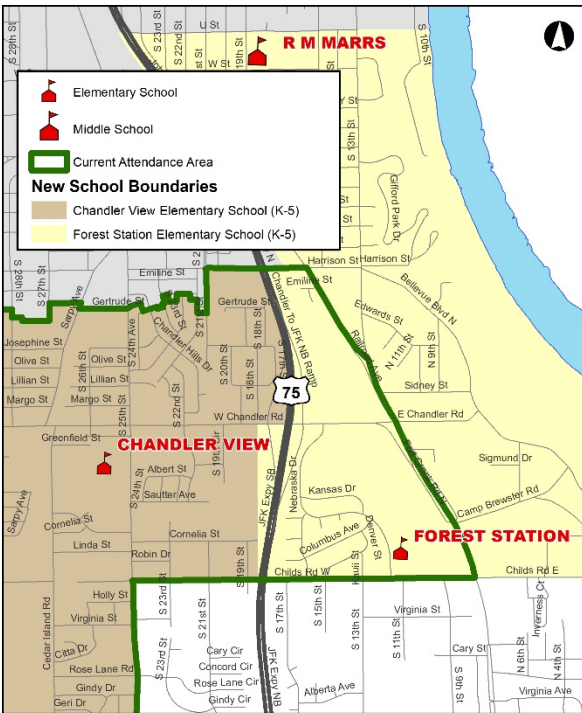

# Bond Phase 2 Construction and Boundaries Update Chandler View Elementary School

## Elementary School Boundaries

## Middle School Boundaries

### Boundary Changes:

- As the new Forest Station Elementary (Fort Crook) opens, scheduled for fall 2022, boundary changes surrounding the school will go into effect.
  - A portion of Chandler View’s eastern boundary will become part of the Forest Station Elementary boundaries.
  - Chandler View Elementary will continue to be assigned to Bryan Middle.
  - The new Forest Station Elementary will be assigned to R.M. MARRS Middle.