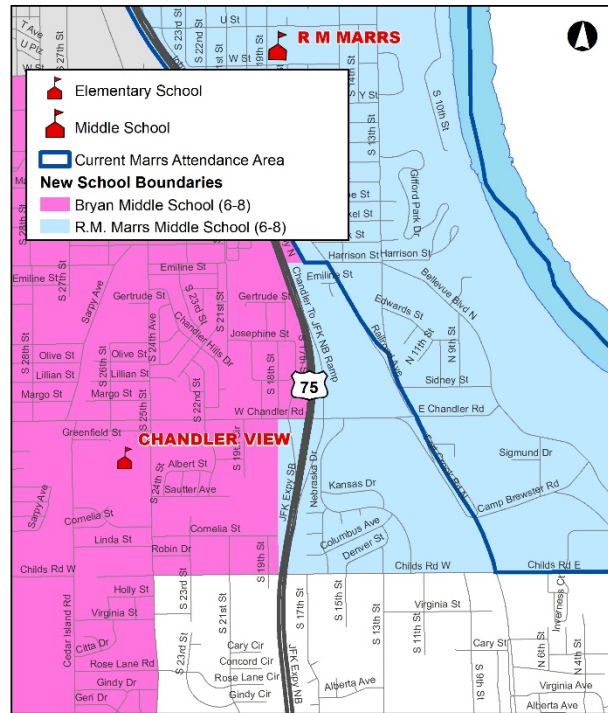

# Bond Phase 2 Construction and Boundaries Update Chandler View Elementary School

## Elementary School Boundaries

## Middle School Boundaries

### Boundary Changes:

- As the new Forest Station Elementary (Fort Crook) opens, scheduled for fall 2022, boundary changes surrounding the school will go into effect.
  - A portion of Chandler View’s eastern boundary will become part of the Forest Station Elementary boundaries.
  - Chandler View Elementary will continue to be assigned to Bryan Middle.
  - The new Forest Station Elementary will be assigned to R.M. MARRS Middle.